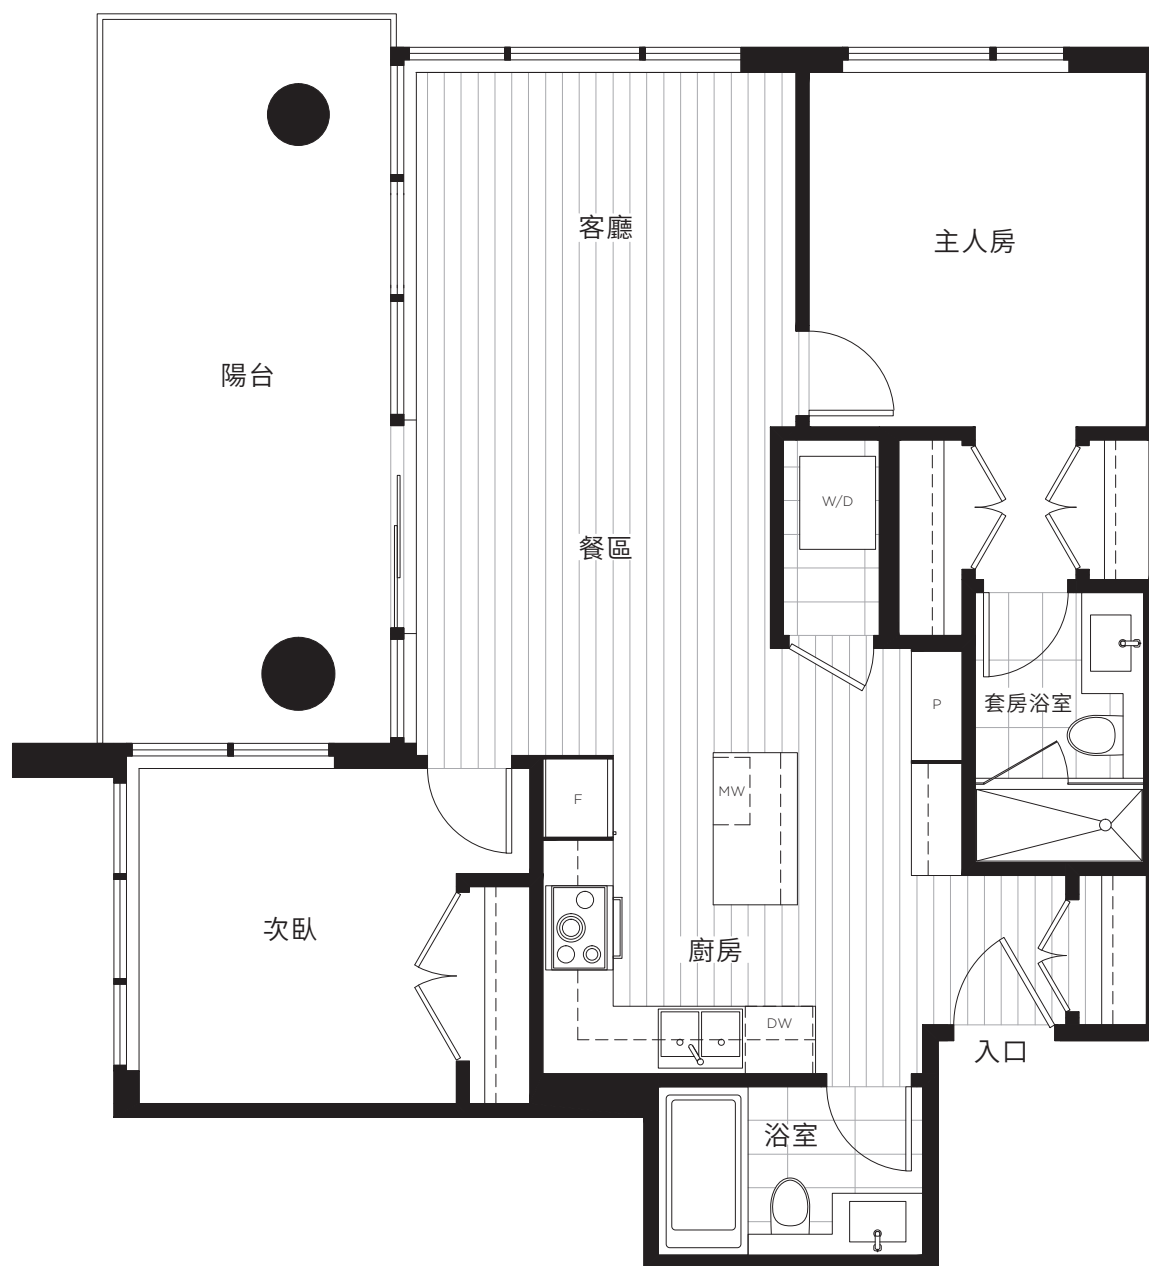

Sydney

LOUGHEED  
TOWN CENTRE

B1

靈活公寓

2 睡房  
2 浴室

約 840 平方英尺

陽台約 182 平方英尺

樓層 6-11

樓層 12-21

In a continuing effort to meet the challenge of product improvements, we reserve the right to modify or change dimensions, sizes, specifications, layouts, plan orientations and materials without notice. All deck, patio, balcony, terraces and yard sizes may vary. Columns, privacy screens, spandrel, demising walls and guardrail details may vary depending upon floor level. The quality homes at Sydney are built by LM Sydney Homes Limited Partnership. E. & O.E.

Sydney

LOUGHEED  
TOWN CENTRE

B2

2 睡房  
2 浴室

約 837 平方英尺  
陽台約 183 平方英尺

樓層 12-25

In a continuing effort to meet the challenge of product improvements, we reserve the right to modify or change dimensions, sizes, specifications, layouts, plan orientations and materials without notice. All deck, patio, balcony, terraces and yard sizes may vary. Columns, privacy screens, spandrel, demising walls and guardrail details may vary depending upon floor level. The quality homes at Sydney are built by LM Sydney Homes Limited Partnership. E. & O.E.

Sydney

LOUGHEED  
TOWN CENTRE

C

3 睡房  
2 浴室

約 966 平方英尺

陽台#1約 57 平方英尺

陽台#2約 183 平方英尺

樓層 6-11