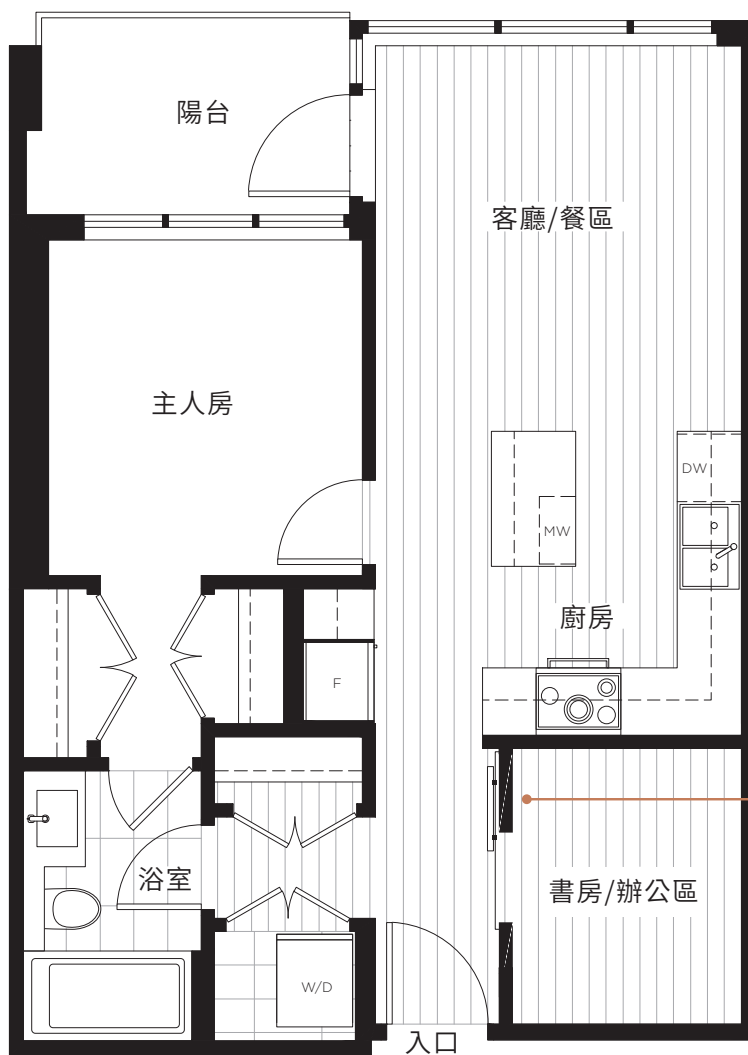

Sydney

LOUGHEED
TOWN CENTRE

A2

精巧2睡房
1浴室
約 611 平方英尺
陽台約 54 平方英尺

可選書房升級

詢問有關如何購買滑動門
陞級的更多詳細信息

樓層 6-11

樓層 12-25

In a continuing effort to meet the challenge of product improvements, we reserve the right to modify or change dimensions, sizes, specifications, layouts, plan orientations and materials without notice. All deck, patio, balcony, terraces and yard sizes may vary. Columns, privacy screens, spandrel, demising walls and guardrail details may vary depending upon floor level. The quality homes at Sydney are built by LM Sydney Homes Limited Partnership. E. & O.E.