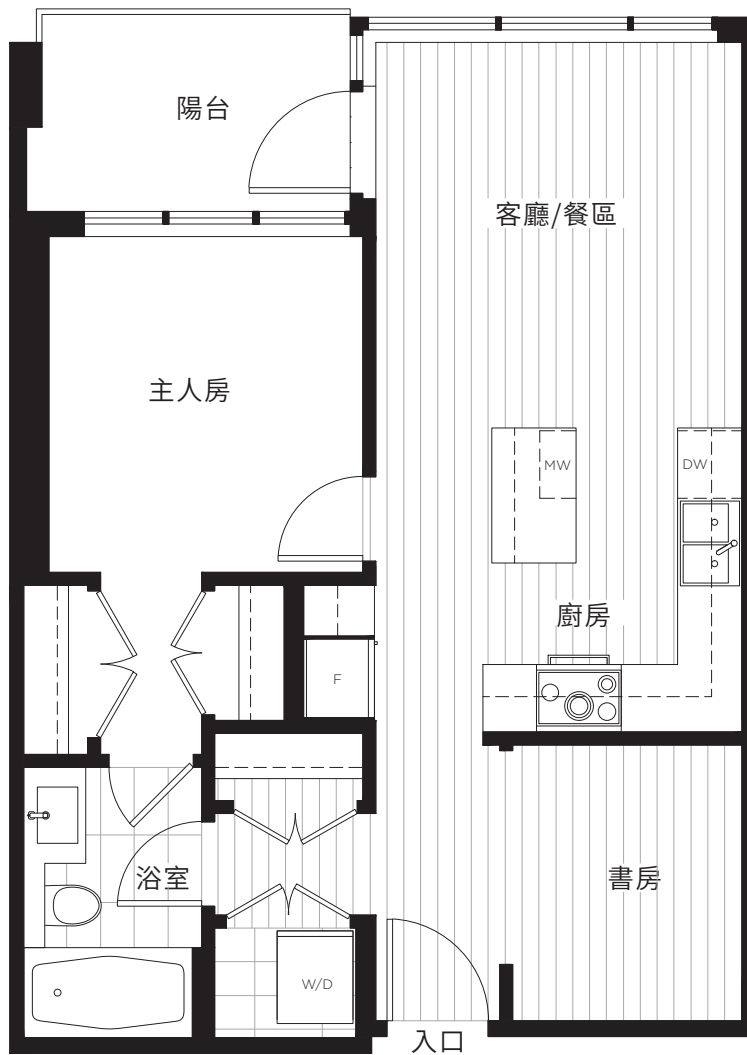

Sydney

LOUGHEED  
TOWN CENTRE

A1

1 睡房加書房

1 浴室

約 640 平方英尺

陽台約 65 平方英尺

樓層 6-11

Sydney

LOUGHEED  
TOWN CENTRE

A2

精巧2睡房

1浴室

約 611 平方英尺

陽台約 54 平方英尺

樓層 6-11

樓層 12-25

In a continuing effort to meet the challenge of product improvements, we reserve the right to modify or change dimensions, sizes, specifications, layouts, plan orientations and materials without notice. All deck, patio, balcony, terraces and yard sizes may vary. Columns, privacy screens, spandrel, demising walls and guardrail details may vary depending upon floor level. The quality homes at Sydney are built by LM Sydney Homes Limited Partnership. E. & O.E.

Sydney

LOUGHEED  
TOWN CENTRE

A2

精巧2睡房  
1浴室  
約 611 平方英尺  
陽台約 54 平方英尺