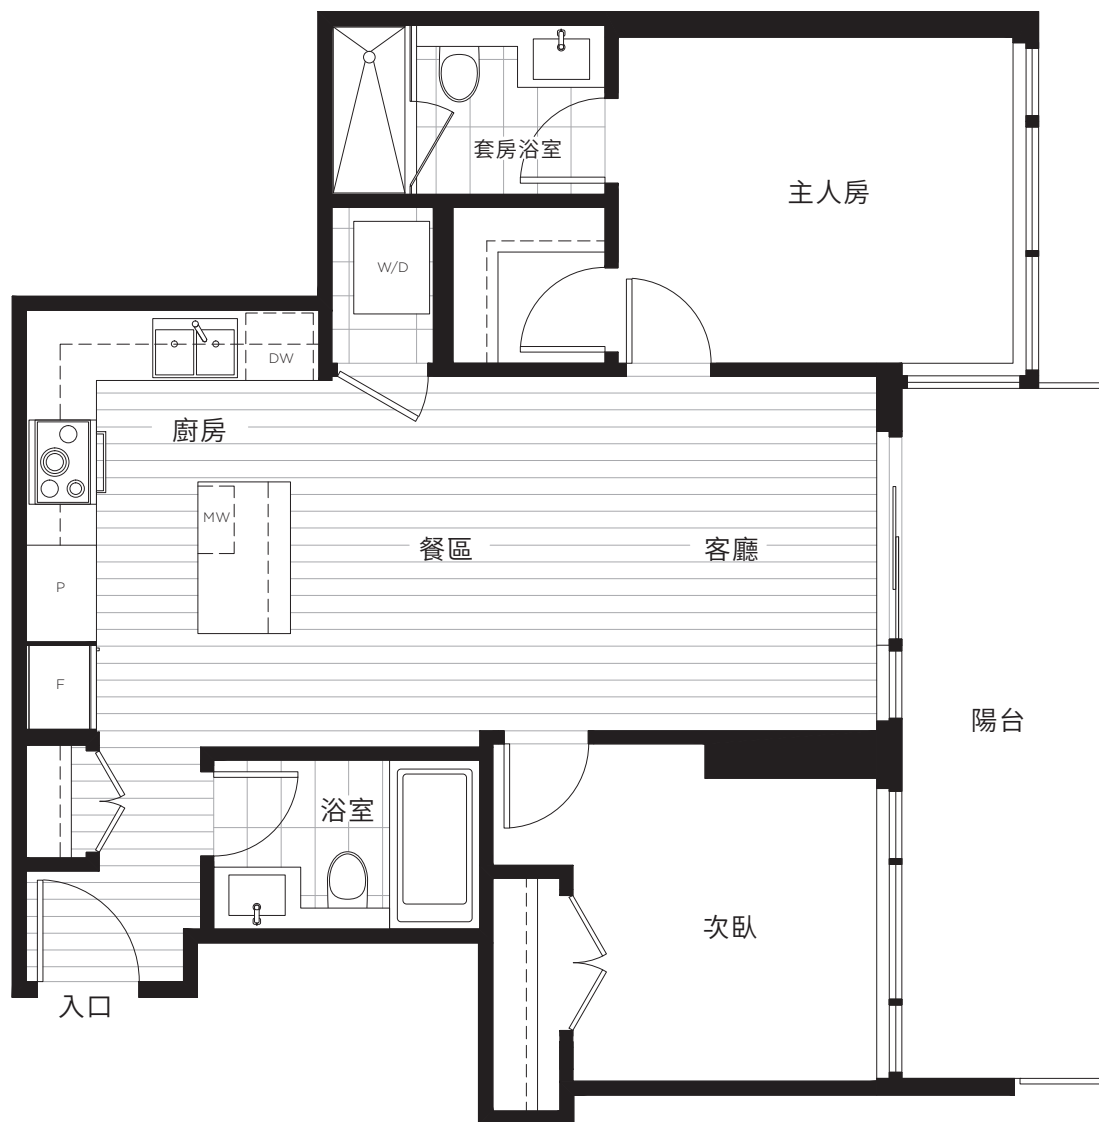

Sydney

LOUGHEED  
TOWN CENTRE

A2

精巧2睡房  
1浴室  
約 611 平方英尺  
陽台約 54 平方英尺

## 可選書房升級

詢問有關如何購買滑動門  
陞級的更多詳細信息

樓層 6-11

樓層 12-25

In a continuing effort to meet the challenge of product improvements, we reserve the right to modify or change dimensions, sizes, specifications, layouts, plan orientations and materials without notice. All deck, patio, balcony, terraces and yard sizes may vary. Columns, privacy screens, spandrel, demising walls and guardrail details may vary depending upon floor level. The quality homes at Sydney are built by LM Sydney Homes Limited Partnership. E. & O.E.

Sydney

LOUGHEED  
TOWN CENTRE

B

2 睡房  
2 浴室  
約 761 平方英尺  
陽台約 123 平方英尺

樓層 12-25

In a continuing effort to meet the challenge of product improvements, we reserve the right to modify or change dimensions, sizes, specifications, layouts, plan orientations and materials without notice. All deck, patio, balcony, terraces and yard sizes may vary. Columns, privacy screens, spandrel, demising walls and guardrail details may vary depending upon floor level. The quality homes at Sydney are built by LM Sydney Homes Limited Partnership. E. & O.E.

Sydney

LOUGHEED  
TOWN CENTRE

B1

靈活公寓

2 睡房  
2 浴室

約 840 平方英尺

陽台約 182 平方英尺

樓層 6-11